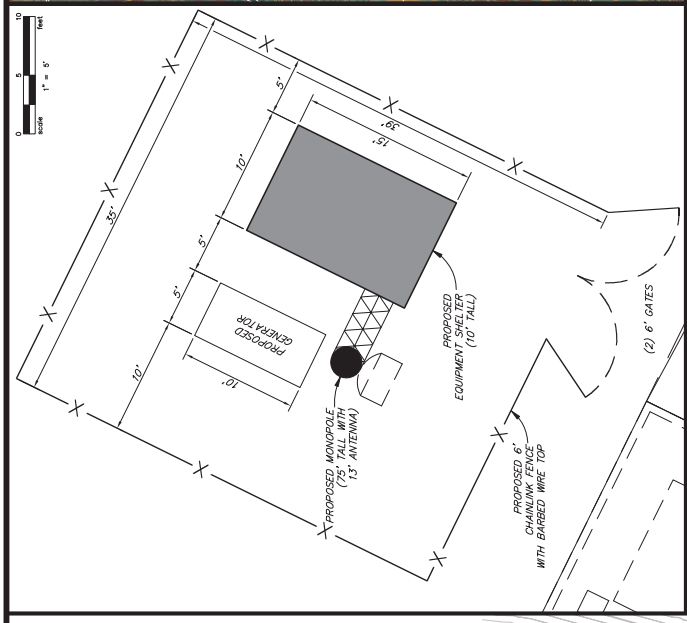

SITE ENLARGEMENT