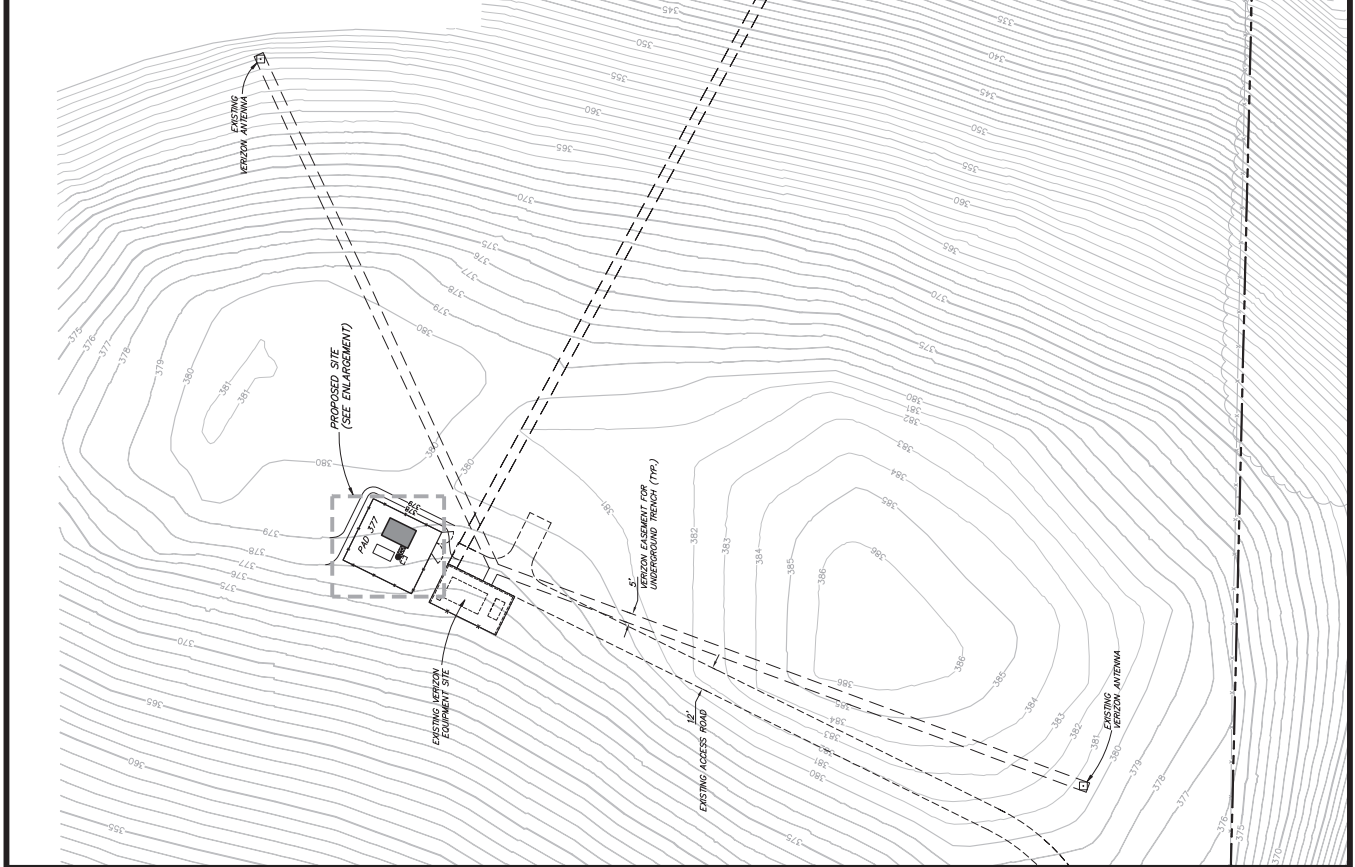

Exhibit A

SITE PLAN EXHIBIT TELECOMMUNICATION FACILITY AT TOMALES, CALIFORNIA

JANUARY 7, 2011

CIVIL ENGINEERS • URBAN PLANNERS • LAND SURVEYORS • LANDSCAPE ARCHITECTS
15 THIRD STREET, SANTA ROSA, CA 95401
TEL (707) 542-6151 FAX (707) 542-5212

PROJECT No. 200904000

SHEET / OF 3