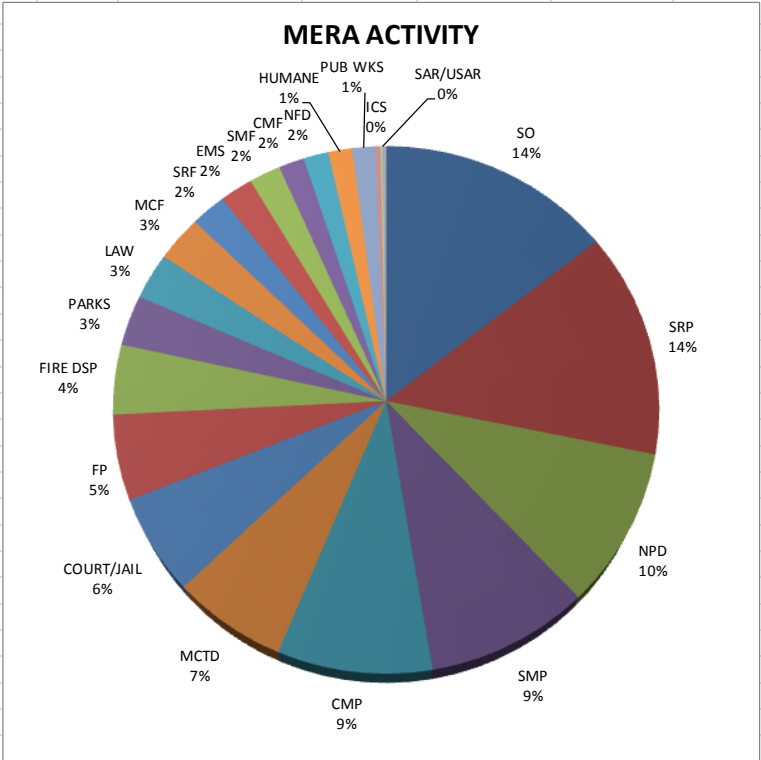

AMERA System Usage June 2015

June	2015														
Agency Grouping	Radio Calls	Call Time	Busy Time	Category	Radio Calls	Call Time	Busy Time	Percent Usage							
SO	34,848	109:13:18	0:00:00	LAW TOTAL:	191,175	534:33:15	0:00:00	70.4							
SRP	35,209	105:06:12	0:00:00		FIRE TOTAL:	62,732	125:27:16	0:00:01	16.5						
NPD	25,554	73:43:02	0:00:00			PUBLIC WORKS TOTAL:	51,068	87:27:32	0:00:02	11.5					
SMP	23,457	71:32:03	0:00:00		NON-MERA TOTAL:		6,161	11:42:26	0:00:00	1.5					
CMP	25,317	67:32:55	0:00:00				311,136	759:10:29	0:00:03	100.0					
MCTD	29,954	50:20:53	0:00:01												
COURT/JAIL	21,030	45:57:33	0:00:00												
FP	14,363	39:41:20	0:00:00												
FIRE DSP	8,719	32:31:16	0:00:00												
PARKS	12,778	23:33:34	0:00:00												
LAW	11,397	21:46:52	0:00:00												
MCF	13,198	21:31:28	0:00:00												
SRF	11,449	16:23:44	0:00:00												
EMS	2,894	15:24:22	0:00:00												
SMF	10,343	14:41:26	0:00:00												
CMF	7,830	11:50:25	0:00:00												
NFD	7,422	11:36:11	0:00:01												
HUMANE	5,806	11:05:37	0:00:00												
PUB WKS	6,581	10:36:30	0:00:00												
ICS	1,457	2:25:52	0:00:00												
SAR/USAR	718	1:09:56	0:00:00												
MUT AID	355	0:36:49	0:00:00												
OTHER	298	0:30:43	0:00:01												
FIRE MSC	159	0:18:28	0:00:00												
TOTAL:	311,136	759:10:29	0:00:03