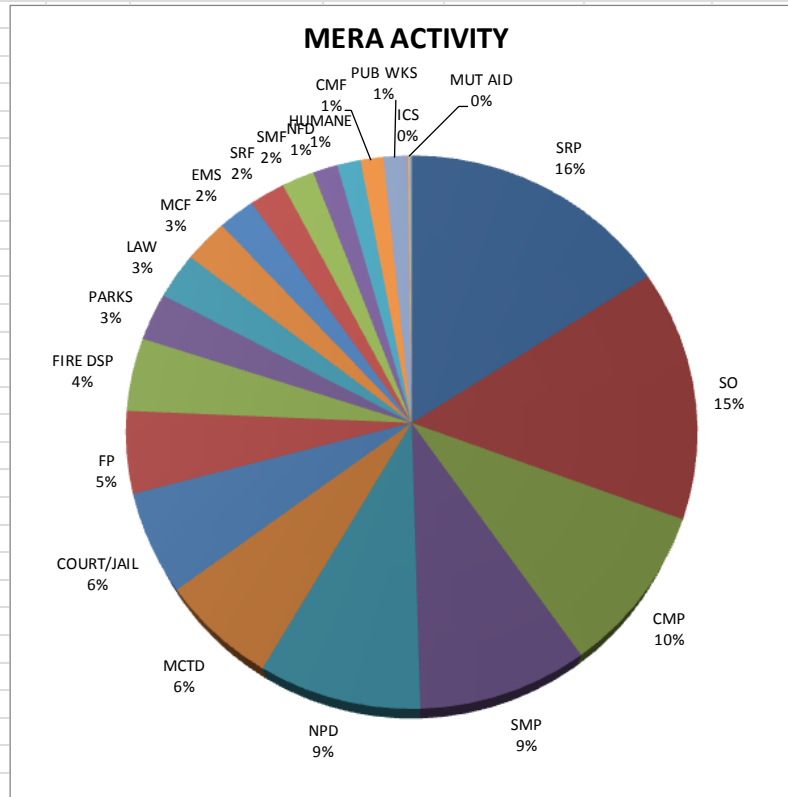

## AMERA System Usage May 2015

| May 2015        |                |                  |                |          |                     |             |           |           |               |
|-----------------|----------------|------------------|----------------|----------|---------------------|-------------|-----------|-----------|---------------|
| Agency Grouping | Radio Calls    | Call Time        | Busy Time      | Category | LAW TOTAL:          | Radio Calls | Call Time | Busy Time | Percent Usage |
| SRP             | 40,769         | 120:35:37        | 0:00:00        |          |                     | 195,197     | 545:17:05 | 0:00:04   | 72.0          |
| SO              | 35,585         | 111:22:25        | 0:00:01        |          | FIRE TOTAL:         | 59,114      | 120:23:29 | 0:00:01   | 15.9          |
| CMP             | 27,277         | 72:46:45         | 0:00:00        |          | PUBLIC WORKS TOTAL: | 48,306      | 81:03:29  | 0:00:00   | 10.7          |
| SMP             | 23,367         | 70:39:41         | 0:00:03        |          | NON-MERA TOTAL:     | 5,832       | 11:03:54  | 0:00:01   | 1.5           |
| NPD             | 23,674         | 67:34:35         | 0:00:00        |          |                     |             |           |           |               |
| MCTD            | 29,999         | 48:57:00         | 0:00:00        |          |                     | 308,449     | 757:47:57 | 0:00:06   | 100.0         |
| COURT/JAIL      | 20,569         | 45:19:43         | 0:00:00        |          |                     |             |           |           |               |
| FP              | 12,991         | 36:21:26         | 0:00:00        |          |                     |             |           |           |               |
| FIRE DSP        | 8,445          | 32:26:23         | 0:00:01        |          |                     |             |           |           |               |
| PARKS           | 11,983         | 21:06:16         | 0:00:00        |          |                     |             |           |           |               |
| LAW             | 10,965         | 20:36:53         | 0:00:00        |          |                     |             |           |           |               |
| MCF             | 12,024         | 19:39:16         | 0:00:00        |          |                     |             |           |           |               |
| EMS             | 3,215          | 16:19:49         | 0:00:00        |          |                     |             |           |           |               |
| SRF             | 11,089         | 15:46:59         | 0:00:00        |          |                     |             |           |           |               |
| SMF             | 9,998          | 14:23:38         | 0:00:00        |          |                     |             |           |           |               |
| NFD             | 7,201          | 10:59:57         | 0:00:00        |          |                     |             |           |           |               |
| HUMANE          | 5,469          | 10:20:03         | 0:00:00        |          |                     |             |           |           |               |
| CMF             | 6,752          | 10:06:06         | 0:00:00        |          |                     |             |           |           |               |
| PUB WKS         | 5,722          | 10:04:01         | 0:00:00        |          |                     |             |           |           |               |
| ICS             | 560            | 0:53:25          | 0:00:00        |          |                     |             |           |           |               |
| MUT AID         | 363            | 0:43:51          | 0:00:01        |          |                     |             |           |           |               |
| SAR/USAR        | 227            | 0:23:15          | 0:00:00        |          |                     |             |           |           |               |
| FIRE MSC        | 163            | 0:18:06          | 0:00:00        |          |                     |             |           |           |               |
| OTHER           | 42             | 0:02:47          | 0:00:00        |          |                     |             |           |           |               |
| <b>TOTAL:</b>   | <b>308,449</b> | <b>757:47:57</b> | <b>0:00:06</b> |          |                     |             |           |           |               |